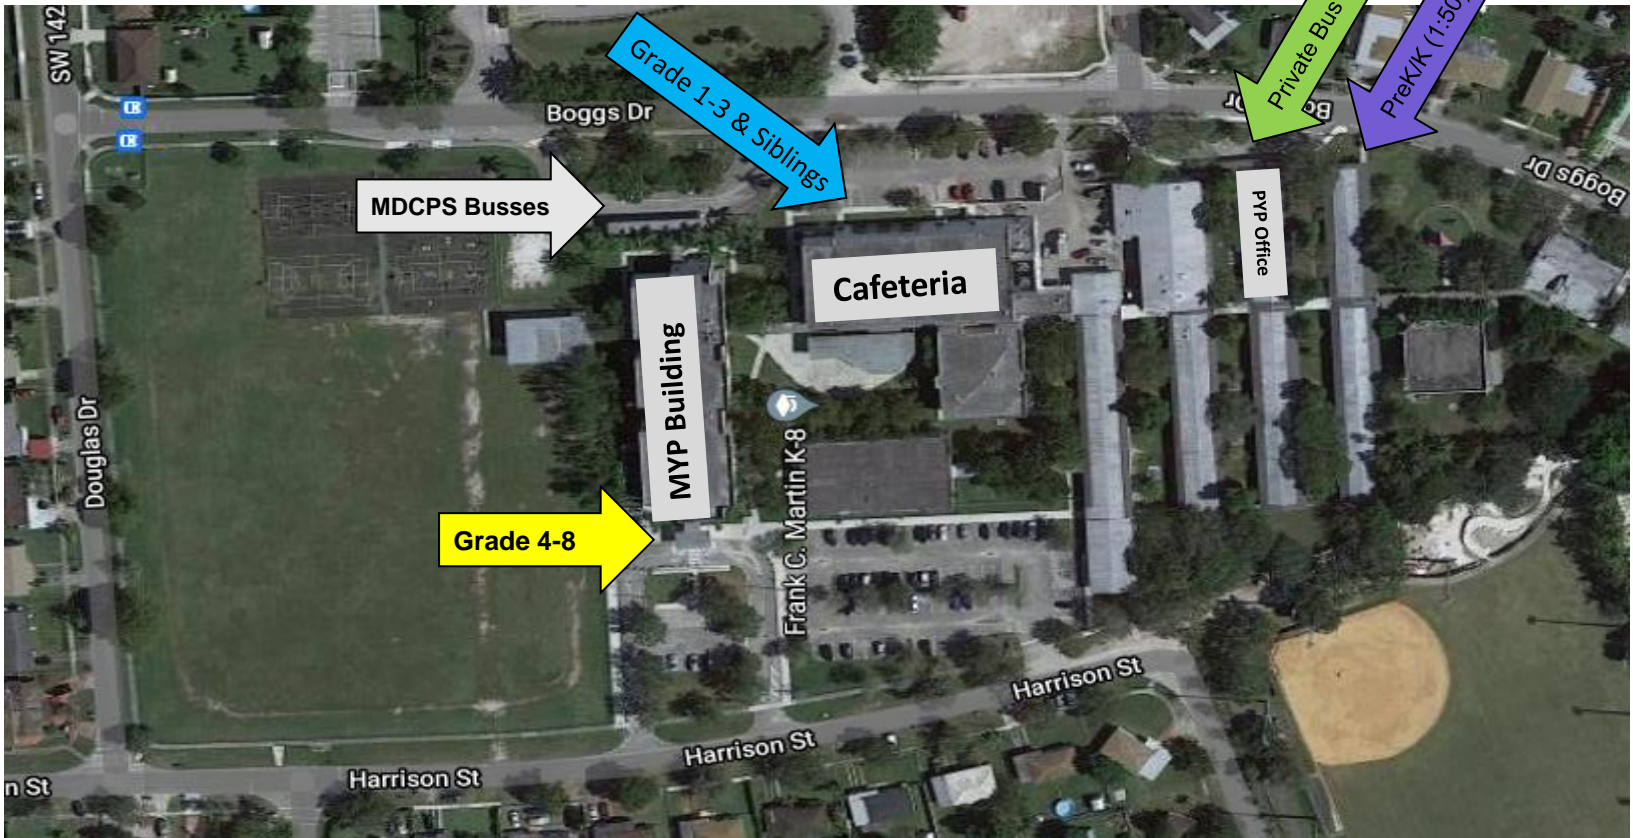

# Frank C. Martin K-8 Center Arrival Locations 7:45am – 8:25am

Grades 4-8

All Grades

MDCPS BUSES

# Frank C. Martin K-8 Center Dismissal Locations

**Dismissal – 3:05 (1:50 Wednesday)**