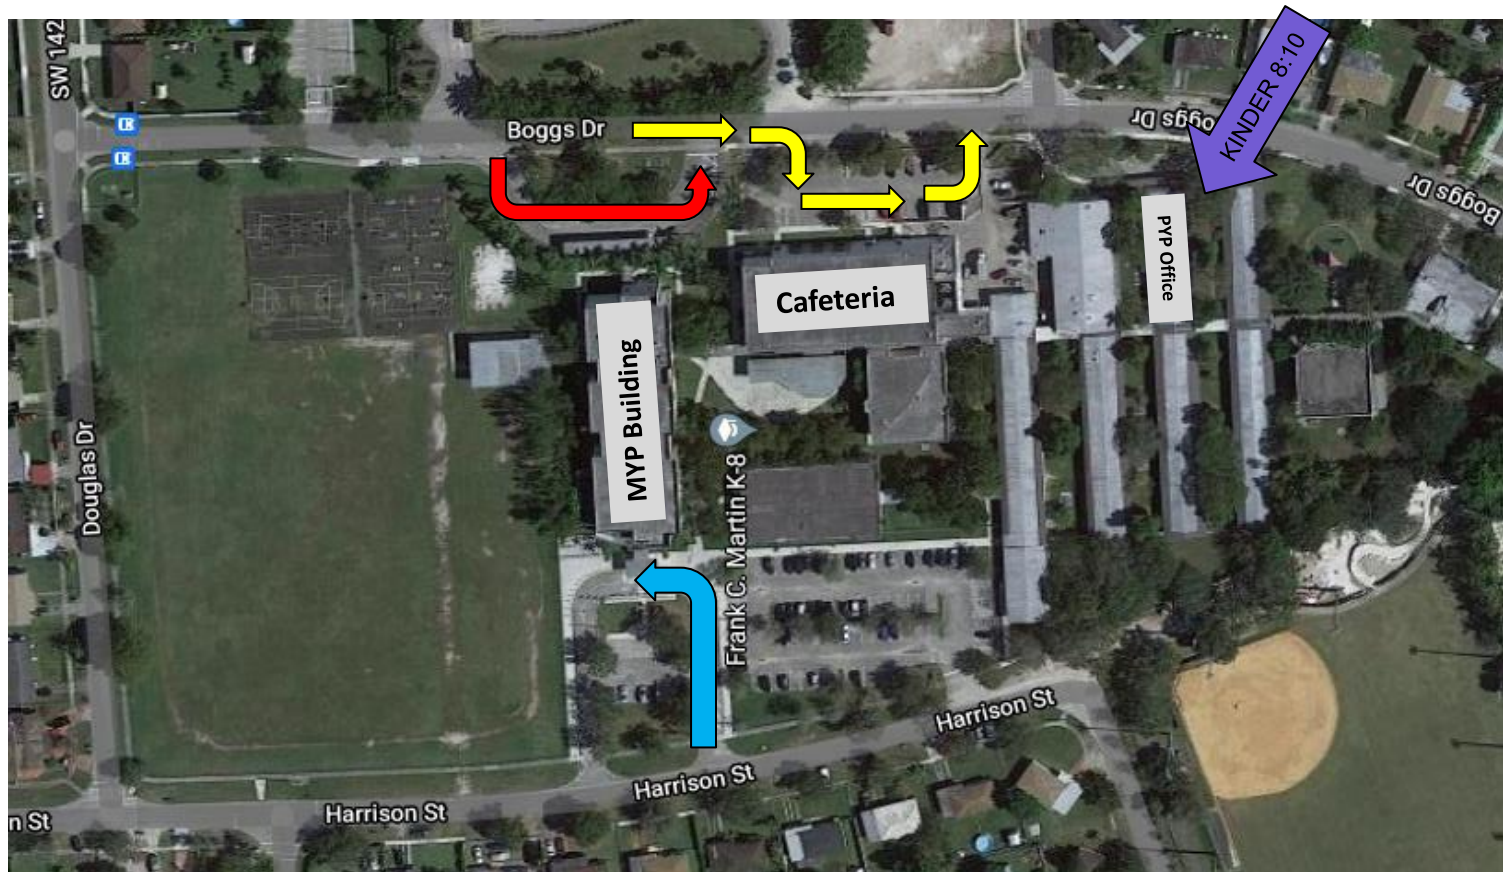

# Frank C. Martin K-8 Center Arrival Locations 7:45am – 8:25am

Grades 4-8

All Grades

MDCPS BUSES

# Frank C. Martin K-8 Center Dismissal Locations

**Dismissal – 3:05 (1:50 Wednesday)**